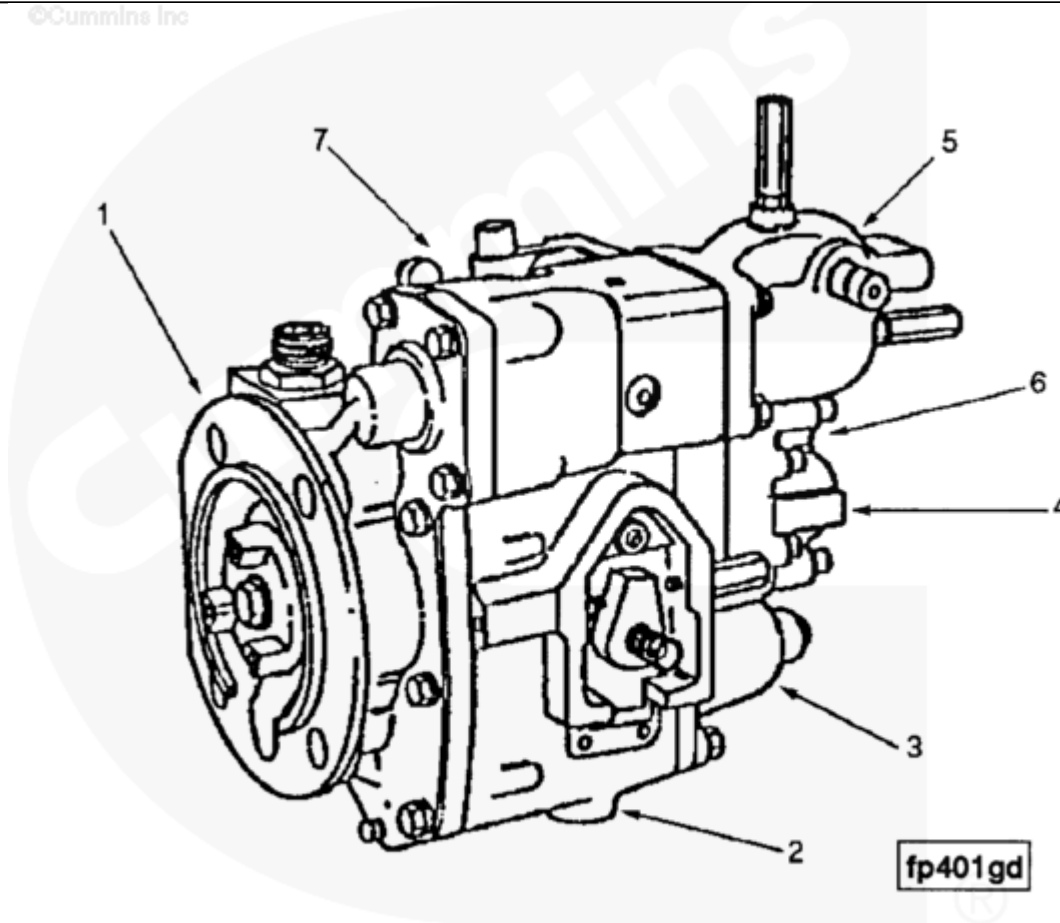

## Parts Catalog - Option Detail

Electronic Parts Catalog - Option Detail				
Option	Group	Graphic	Film Card	Date
FP6828-07	05.01	fp401gd	K38	28-AUG-06
<b>Engines</b>	GTA38, K38, KTA38GC CM558, QSK38 CM2150 K106, QSK38 CM2150 MCRS, QSK38 CM850 MCRS			

©Cummins Inc

[SMALL](#) | [MEDIUM](#) | [LARGE](#)

Cart	Ref No	Part Number	Part Description	Required	Remarks
View My Cart					
		<a href="#">FP6828-07</a>	Fuel Pump		<a href="#">Fuel pump: PT type g... (More)</a>
					Fuel pump governor:
					Variable speed
					AFC: Functional small bore

					throttle shaft 1.00 inch gear
					pump, shaped port AFC barrel
					and plunger, non-undercut
					automotive and variable speed
					governor barrels.
<input type="checkbox"/>		<a href="#">3095454</a>	Fuel Pump	1	Recon equivalent FBC 6 RX
<input type="checkbox"/>	1	<a href="#">3279503</a>	Fuel Pump Cover	1	
<input type="checkbox"/>	2	<a href="#">3095814</a>	Fuel Pump Housing	1	
<input type="checkbox"/>	3	<a href="#">3021977</a>	Spring Cover	1	
<input type="checkbox"/>	4	<a href="#">3034245</a>	Gear Fuel Pump	1	
<input type="checkbox"/>	5	<a href="#">3020524</a>	Cover And Bushing Assembly Variable Speed Governor	1	
	7	<a href="#">3077528</a>	Assembly , Afc	1	
	6	<a href="#">AR12111</a>	Fuel Pump And Mounting Damper	1	